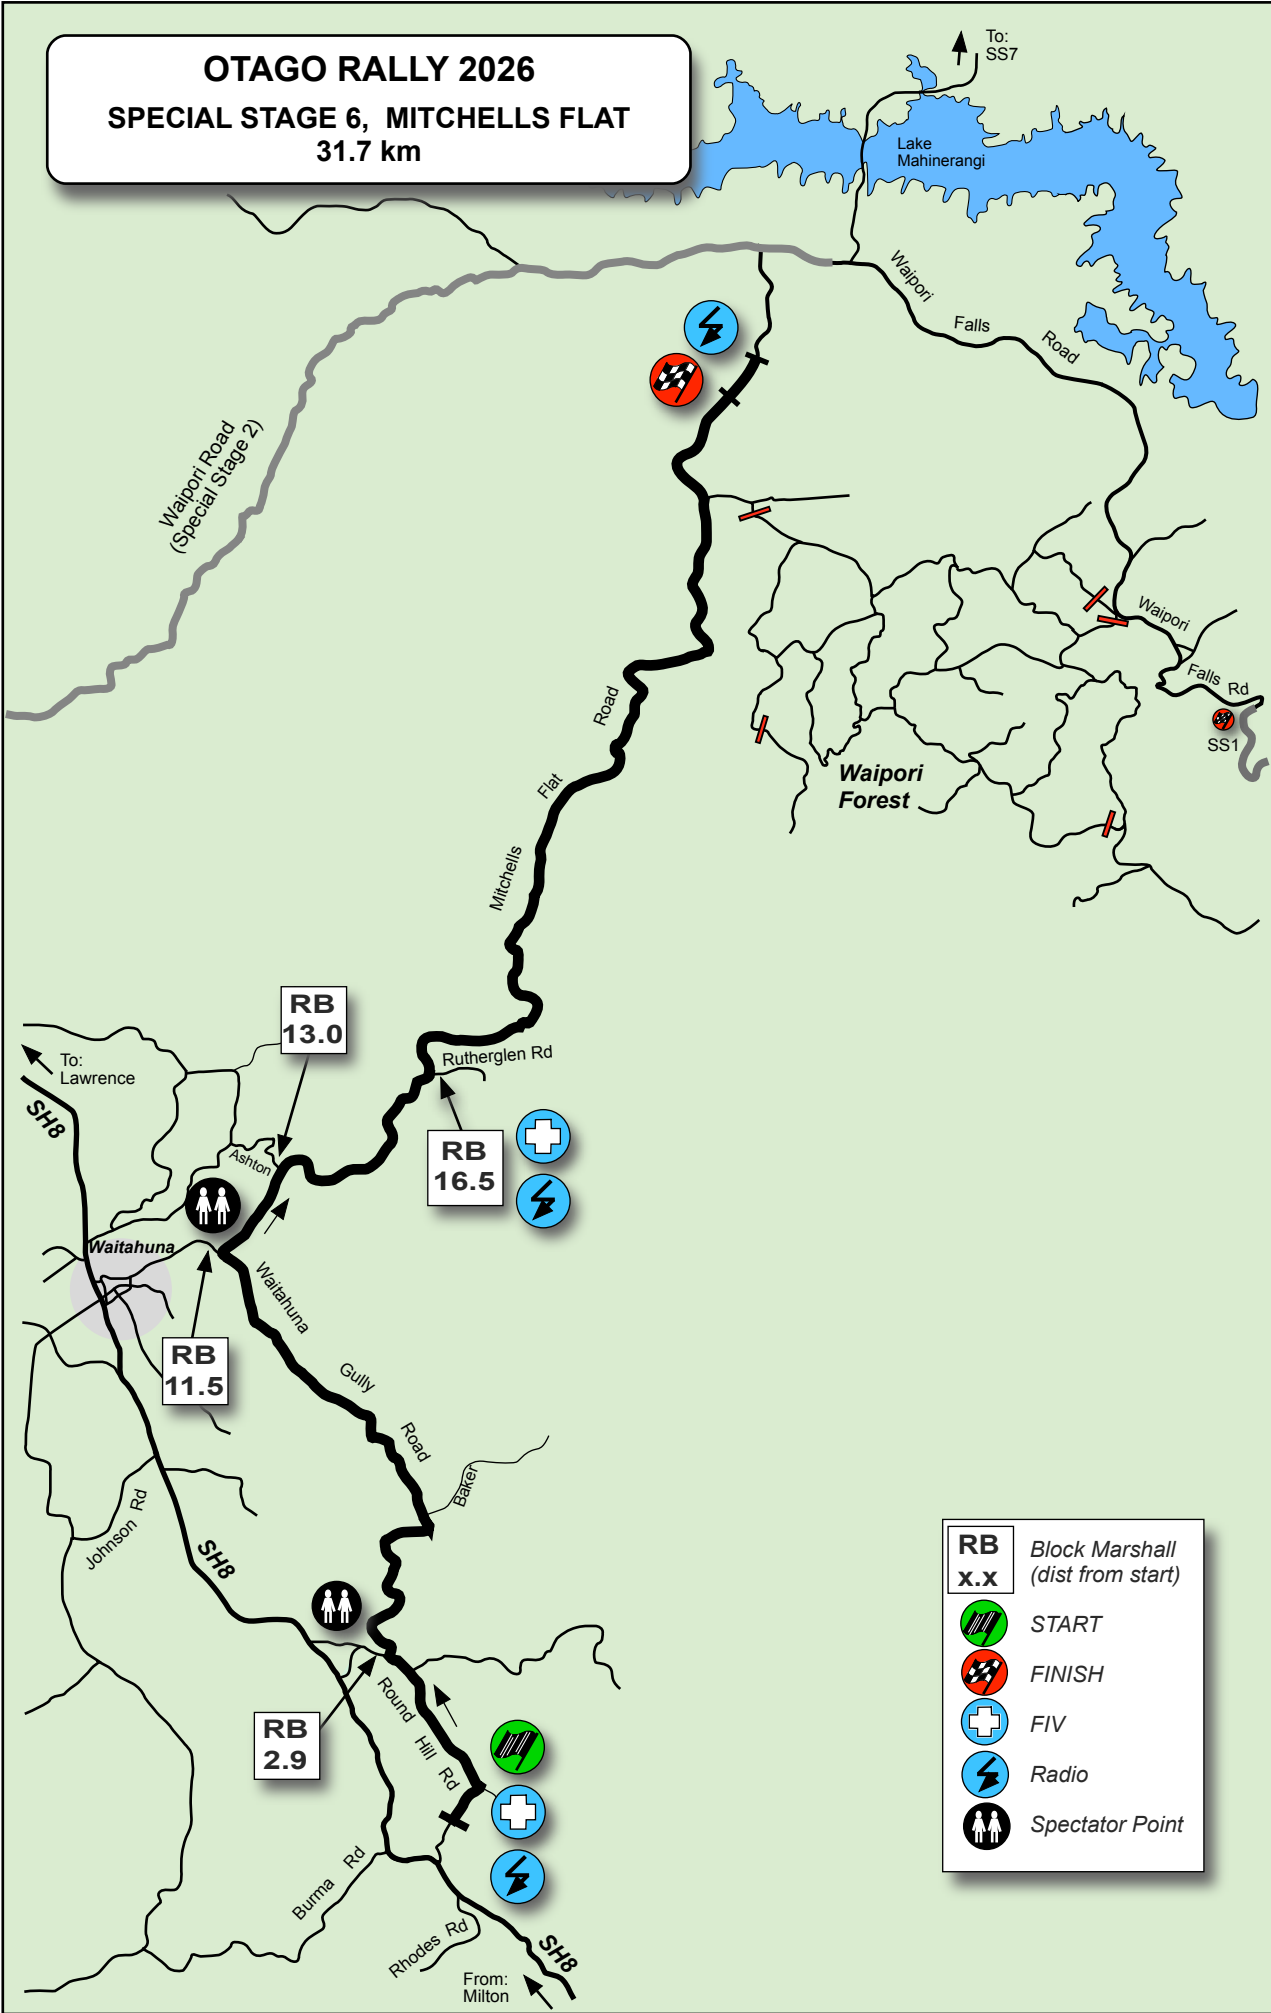

OTAGO RALLY 2026
SPECIAL STAGE 6, MITCHELLS FLAT
31.7 km

- | | |
|------------|-------------------|
| RB | Block Marshall |
| x.x | (dist from start) |
| | START |
| | FINISH |
| | FIV |
| | Radio |
| | Spectator Point |